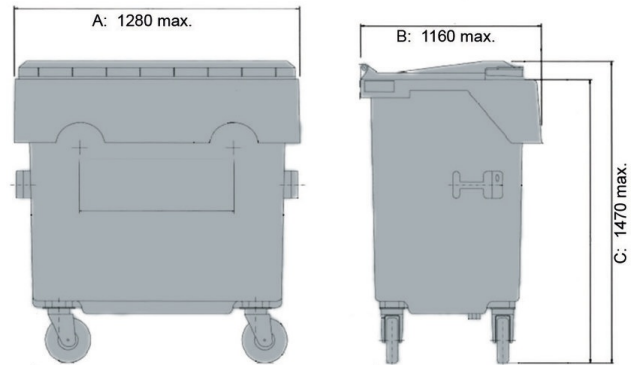

DU1.1Kunststoff

1,100 l

Technical Data*1			
External Dimensions (mm)	Length (mm): 1280 max.	Width (mm): 1160 max.	Height (mm): 1470 max.
Volume (l)	1100 l		
Material Body / Material Lid	cadmium-free / cadmium-free		
Holding Capacity (kg)	 440kg		
Available colours	red, green, brown, blue, yellow, anthracite		
Characteristics		Extra equipment / Accessories*2	
Travelling gear:	Wheel Ø 200 mm, rubber-tired wheels, 4 guide rollers, 2 wheel stops or central locking system	Glas slot Paper slot Central locking system Lifting grips DIN-trunnion Foot-operated lid opener Fork-lift pockets Oil-sealed welding (sheet metal)	
Receiver:	Diamond receiver		
Prepared for transponder:	Yes		
Loading quantities (Pcs / Approximate amount)			
On request			
Labelling			
On the lid, on the body			