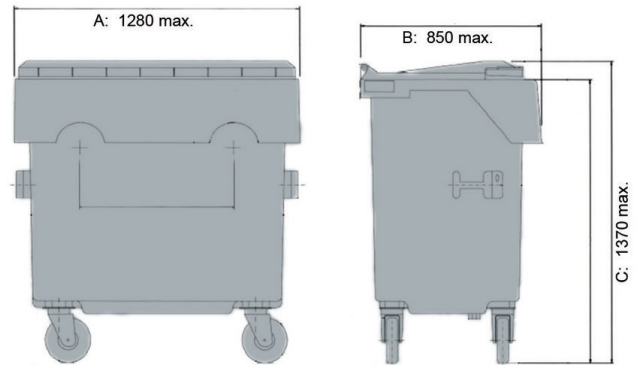

DU 770 Kunststoff

770 l

Technical Data* ¹			
External Dimensions (mm)	Length (mm): 1280 max.	Width (mm): 850 max.	Height (mm): 1370 max.
Volume (l)	770 l		
Material Body / Material Lid	PE / PE		
Holding Capacity (kg)	 308kg		
Available colours	red, green, brown, blue, yellow, anthracite		
Characteristics		Extra equipment / Accessories* ²	
Travelling gear:	Wheel Ø 200 mm, rubber-tired wheels, 4 guide rollers, 2 wheel stops or central locking system	Glas slot	
Receiver:	Diamond receiver	Paper slot	
Prepared for transponder:	Yes	Central locking system	
		Lifting grips	
		DIN-trunnion	
		Foot-operated lid opener	
		Fork-lift pockets	
		Oil-sealed welding (sheet metal)	
Loading quantities (Pcs / Approximate amount)			
On request			
Labelling			
On the lid, on the body			