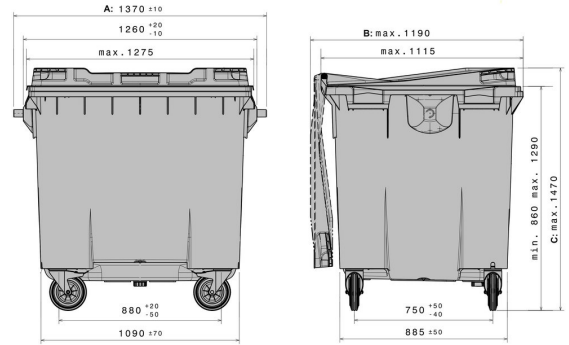

MGBneo⁴ 1100 | Deckel-im-Deckel

MGBneo⁴ 1100l with-in-lid

Technical Data*1			
External Dimensions (mm)	Length (mm): 1370 ±10	Width (mm): max. 1190	Height (mm): max. 1470
Volume (l)	1100 l		
Material Body / Material Lid	PE/PE		
Holding Capacity (kg)	 440kg		
Available colours	anthracite		
Characteristics		Extra equipment / Accessories*2	
		-	
Loading quantities (Pcs / Approximate amount)			
On request			
Labelling			
On the lid, on the body			

*1 All specifications quoted are subject to change. Craemer reserve the right to make changes to product design and specification. Dimensions are stated according to DIN EN 840. Variations within the tolerances gives in the norm are possible.