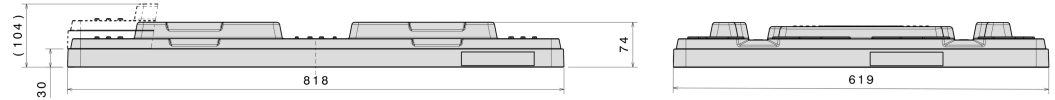

Pallet Lid 800 x 600 mm

Art.-Nr.: 83592213

| Technical Data** | | | |
|--------------------------|----------------|--------------------------|-----------|
| External Dimensions (mm) | 818 x 619 x 74 | Internal Dimensions (mm) | 811 x 612 |
| Weight (kg) | 2,8 kg | | |
| Material*2 | PE | | |
| Nesting height | 30 mm | | |

| Characteristics | Options |
|--|---------|
| Colour: black | - |
| Stackable | |
| Temperature stability: -30°C to +40°C, briefly up to +90°C | |

| Loading quantities (Pcs / Approximate amount) |
|---|
| Guideline: 30 lids per pallet. Exact loading quantities on request. |