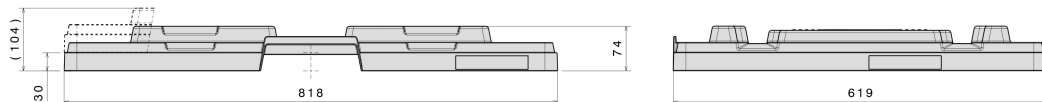

Pallet Lid 800 x 600 mm

Art.-Nr.: 83599801

Technical Data*1			
External Dimensions (mm)	818 x 619 x 74	Internal Dimensions (mm)	811 x 612
Weight(kg)	2,8 kg		
Material*2	PE		
Nesting height	30 mm		
Characteristics	Options		
General Version	-		
Colour: basalt grey			
Stackable			
Temperature stability: -30°C to +40°C, briefly up to +90°C			
Loading quantities (Pcs / Approximate amount)			
Guideline: 30 lids per pallet. Exact loading quantities on request.			
Labelling			
Hot stamping of letters and logos on request, depending on quantity. Position on long side.			