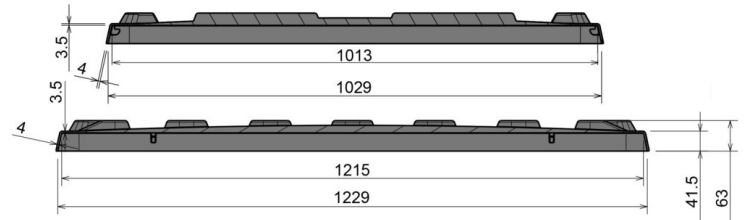

## Lid for CB3 pallet box

47.2 x 39.4 "

Art.-Nr.: 83390800

Technical Data*1			
External Dimensions	48.7 x 40.8 x 2.5" (1237 x 1036 x 63 mm)	Internal Dimensions	47.8 x 39.9" (1215 x 1013 mm)
Weight (lbs)	13.2 lbs		
Material*2	PE		
Nesting height	0.98 Inch		
Characteristics		Options	
Color: light grey		Data window	
Stackable			
Temperature stability: -22°F to +104°F, briefly up to +194°F			
Loading quantities (Pcs / Approximate amount)			
On request			
Labelling			
Hot stamping of letters and logos on request, depending on quantity. Position on long side.			