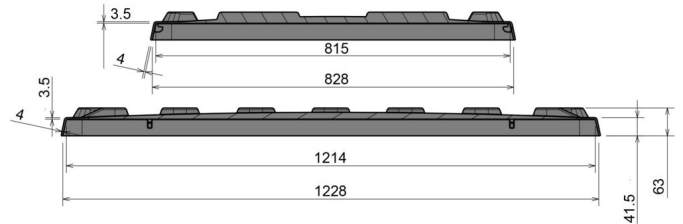

## Lid for CB1 pallet box

47.2 x 31.5 "

Art.-Nr.: 83370810

Technical Data*1			
External Dimensions	48.7 x 32.9 x 2.5" (1236 x 836 x 63 mm)	Internal Dimensions	47.8 x 32.1" (1214 x 815 mm)
Weight (lbs)	10.4 lbs		
Material*2	PE		
Nesting height	0.98 Inch		
Characteristics		Options	
Color: basalt grey		Data window	
Stackable			
Temperature stability: -22°F to +104°F, briefly up to +194°F			
Loading quantities (Pcs / Approximate amount)			
On request			
Labelling			
Hot stamping of letters and logos on request, depending on quantity. Position on long side.			