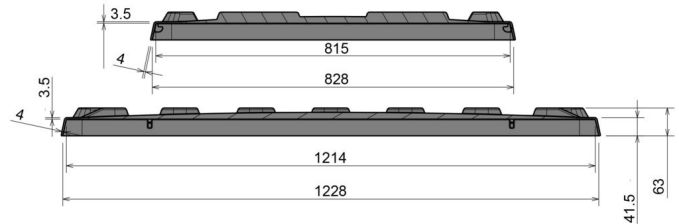

## Lid for CB1 pallet box

47.2 x 31.5 "

Art.-Nr.: 83370800

Technical Data*1			
External Dimensions	48.7 x 32.9 x 2.5" (1236 x 836 x 63 mm)	Internal Dimensions	47.8 x 32.1" (1214 x 815 mm)
Weight (lbs)	10.4 lbs		
Material*2	PE		
Nesting height	0.98 Inch		
Characteristics		Options	
Color: light grey		Data window	
Stackable			
Temperature stability: -22°F to +104°F, briefly up to +194°F			
Loading quantities (Pcs / Approximate amount)			
On request			
Labelling			
Hot stamping of letters and logos on request, depending on quantity. Position on long side.			