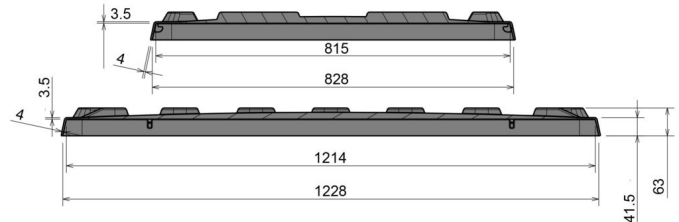

Lid for CB1 pallet box

47.2 x 31.5 "

Art.-Nr.: 83370700

Technical Data*1			
External Dimensions	48.7 x 32.9 x 2.5" (1236 x 836 x 63 mm)	Internal Dimensions	47.8 x 32.1" (1214 x 815 mm)
Weight (lbs)	10.4 lbs		
Material*2	PE		
Nesting height	0.98 Inch		
Characteristics		Options	
Color: light brown		Data window	
Stackable			
Temperature stability: -22°F to +104°F, briefly up to +194°F			
Loading quantities (Pcs / Approximate amount)			
On request			
Labelling			
Hot stamping of letters and logos on request, depending on quantity. Position on long side.			