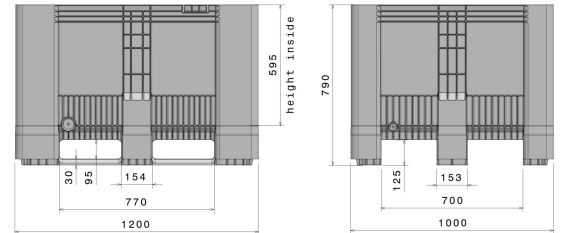

# SB3

47.2 x 39.4 x 39.4" / 161 gal

Art.-Nr.: 81941811

## Technical Data\*1

External Dimensions	47.2 x 39.4 x 31.1" (1200 x 1000 x 790 mm)	Internal Dimensions	44.1 x 35.9 x 24.4" (1122 x 912 x 620 mm)
Weight (lbs)	43,5 kg	Volume (l)	161 gal
Material*2	PE		

Load capacity (lbs)	 <b>Stacking Load</b> 11050 lbs	 <b>Holding Capacity</b> 1550 lbs	 <b>Dynamic Load</b> 2650 lbs
---------------------	---	---	---

## Characteristics Options

<p>Color: light grey</p> <p>Manufactured in one piece</p> <p>Runners: 3, unwelded</p> <p>Stackable</p> <p>Temperature stability: -22°F to +104°F, briefly up to +194°F</p> <p>Resistant to most chemicals and cleaning agents</p> <p>Food-safe. HACCP compliant</p> <p>Container is based on DIN EN 13626 and DIN EN ISO 12048</p>	<p>Drain port</p> <p>Fully perforated walls / base</p> <p>9 feet</p> <p>Lid</p>
--	---