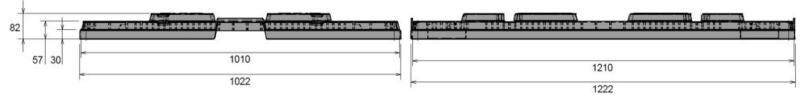

## Pallet lid 48.1" x 40.2"

Art.-Nr.: 83299800

Technical Data*1			
External Dimensions	48.1 x 40.2 x 3.2" (1222 x 1022 x 82 mm)	Internal Dimensions	47.6 x 39.8" (1210 x 1010 mm)
Weight (lbs)	15 lbs		
Material*2	PE		
Nesting height	1.2 Inch		
Characteristics		Options	
Color: basalt grey		Transponder (RFID)	
Stackable			
Temperature stability: -22°F to +104°F, briefly up to +194°F			
Loading quantities (Pcs / Approximate amount)			
Guideline: 30 lids per pallet. Exact loading quantities on request.			
Labelling			
Hot stamping of letters and logos on request, depending on quantity. Position on long side.			