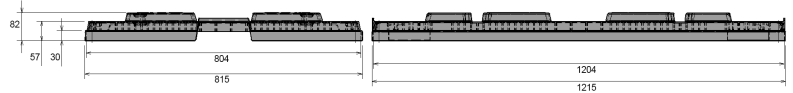

Pallet lid 47.8" x 32.1 "

Art.-Nr.: 83298800

Technical Data*1			
External Dimensions	47.8 x 32.1 x 3.2" (1215 x 815 x 82 mm)	Internal Dimensions	47.4 x 31.6" (1204 x 804 mm)
Weight (lbs)	12.1 lbs		
Material*2	PE		
Nesting height	1.2 Inch		
Characteristics		Options	
Color: basalt grey		Transponder (RFID)	
Stackable			
Temperature stability: -22°F to +104°F, briefly up to +194°F			
Loading quantities (Pcs / Approximate amount)			
Guideline: 30 lids per pallet. Exact loading quantities on request.			
Labelling			
Hot stamping of letters and logos on request, depending on quantity. Position on long side.			