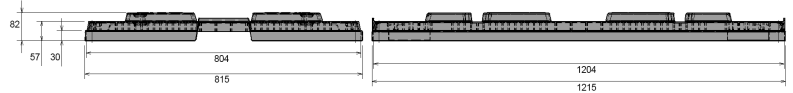

Pallet Lid 47.8" x 32.1 "

Art.-Nr.: 83298800

Technical Data*1			
External Dimensions	47.8 x 32.1 x 3.2" (1215 x 815 x 82 mm)	Internal Dimensions	47.4 x 31.6" (1204 x 804 mm)
Weight (lbs)	12.1 lbs		
Material*2	PE		
Nesting height	1.2 Inch		
Characteristics		Options	
Color: basalt grey		Transponder (RFID)	
Stackable			
Temperature stability: -22° F to +104° F, briefly up to +194° F			
Loading quantities (Pcs / Approximate amount)			
Guideline: 30 lids per pallet. Exact loading quantities on request.			
Labelling			
Hot stamping of letters and logos on request, depending on quantity. Position on long side.			