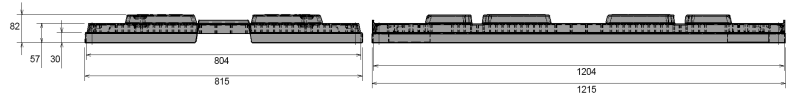

Pallet lid 47.8" x 32.1 "

Art.-Nr.: 83290800

Technical Data*1			
External Dimensions	47.8 x 32.1 x 3.2" (1215 x 815 x 82 mm)	Internal Dimensions	47.4 x 31.6" (1204 x 804 mm)
Weight (lbs)	12.1 lbs		
Material*2	PE		
Nesting height	1.2 Inch		
Characteristics		Options	
Color: light grey		Transponder (RFID)	
Stackable			
Temperature stability: -22°F to +104°F, briefly up to +194°F			
Loading quantities (Pcs / Approximate amount)			
Guideline: 30 lids per pallet. Exact loading quantities on request.			
Labelling			
Hot stamping of letters and logos on request, depending on quantity. Position on long side.			