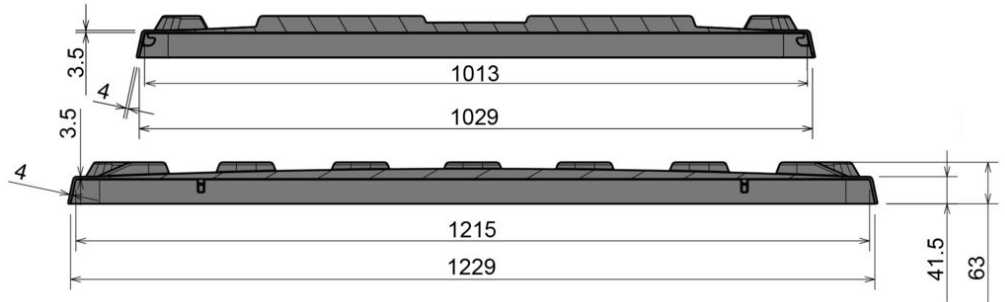

# Lid for CB3 pallet box

1200 X 1000 mm

Art.-Nr.: 83390800

Technical Data			
External Dimensions (mm)	1237 x 1036 x 63	Internal Dimensions (mm)	1215 x 1013
Weight (kg)	6.0 kg		
Material	PE		
Nesting Height (mm)	25		
Characteristics		Options	
Colour: light grey		Data window	
Stackable			
Temperature stability: -30°C to +40°C, briefly up to +90°C			
Loading quantities (Pcs / Approximate amount)			
On request			
Labelling			
Hot stamping of letters and logos on request, depending on quantity. Position on long side.			