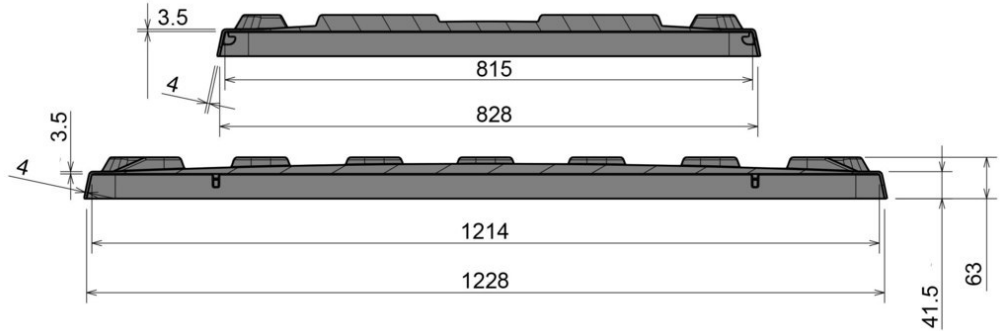

Lid for CB1 pallet box

1200 x 800 mm

Art.-Nr.: 83370800

Technical Data*1			
External Dimensions (mm)	1236 x 836 x 63	Internal Dimensions (mm)	1214 x 815
Weight (kg)	4,7 kg		
Material*2	PE		
Nesting height	25 mm		
Characteristics		Options	
Colour: light grey		Data window	
Stackable			
Temperature stability: -30°C to +40°C, briefly up to +90°C			
Loading quantities (Pcs / Approximate amount)			
On request			
Labelling			
Hot stamping of letters and logos on request, depending on quantity. Position on long side.			