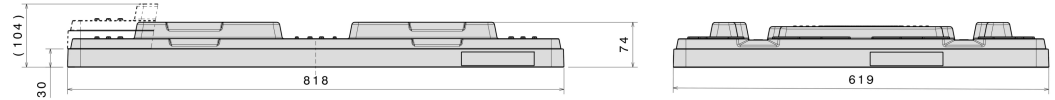

Pallet lid 800 x 600 mm

Art.-Nr.: 83592213

Technical Data*1			
External Dimensions (mm)	818 x 619 x 74	Internal Dimensions (mm)	811 x 612
Weight (kg)	2,8 kg		
Material*2	PE		
Nesting height	30 mm		
Characteristics		Options	
Colour: black		-	
Stackable			
Temperature stability: -30 °C to +40 °C, briefly up to +90 °C			
Loading quantities (Pcs / Approximate amount)			
Guideline: 30 lids per pallet. Exact loading quantities on request.			
Labelling			
Hot stamping of letters and logos on request, depending on quantity. Position on long side.			