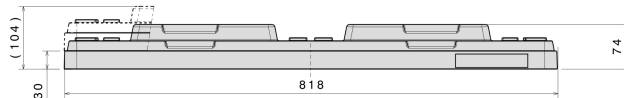

Pallet lid 800 x 600 mm

Art.-Nr.: 83599802

Technical Data*1

External Dimensions (mm)	818 x 619 x 74	Internal Dimensions (mm)	811 x 612
Weight (kg)	2,8 kg		
Material*2	PE		
Nesting height	30 mm		

Characteristics

CR2 Version
 Colour: basalt grey
 Stackable
 Temperature stability: -30°C to +40°C, briefly up to +90°C

Options

-

Loading quantities (Pcs / Approximate amount)

Guideline: 30 lids per pallet. Exact loading quantities on request.

Labelling

Hot stamping of letters and logos on request, depending on quantity. Position on long side.

*1 All technical data include characteristic features, which have been tested under specially defined conditions. Varying data may result from different conditions of usage such as loading method, prevailing temperature and length of storage time. All data and specified information are subject to change without notice. Our service team is pleased to be at your disposal to check the special requirements of your individual application.