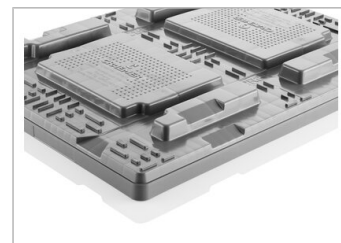

Pallet lid 800 x 600 mm

Art.-Nr.: 83599802

Technical Data*1

External Dimensions (mm)	818 x 619 x 74	Internal Dimensions (mm)	811 x 612
Weight (kg)	2,8 kg		
Material*2	PE		
Nesting height	30 mm		

Characteristics

CR2 Version
 Colour: basalt grey
 Stackable
 Temperature stability: -30°C to +40°C, briefly up to +90°C

Options

-

Loading quantities (Pcs / Approximate amount)

Guideline: 30 lids per pallet. Exact loading quantities on request.

Labelling

Hot stamping of letters and logos on request, depending on quantity. Position on long side.

*1 All technical data include characteristic features, which have been tested under specially defined conditions. Varying data may result from different conditions of usage such as loading method, prevailing temperature and length of storage time. All data and specified information are subject to change without notice. Our service team is pleased to be at your disposal to check the special requirements of your individual application.