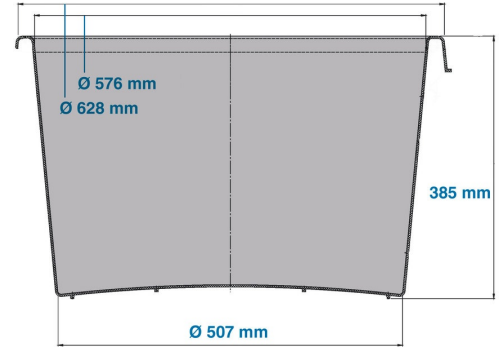

## Mortar tub

90 l

Art.-Nr.: 81911310

Technical Data*1			
External Dimensions (mm)	Ø 628 x 385	Internal Dimensions (mm)	Ø 576 x 385
Weight (kg)	3,3 kg		
Volume (l)	90 l		
Material	PE		
Stacking height (mm)	 <b>When nested</b> 105mm	 <b>When stacked</b>	
Characteristics		Options	
Colour: blue RAL5010 For temperatures ranging from -30 °C to +40 °C, briefly up to +90 °C Resistant to most chemicals and cleaning agents Food-safe		Trolley	
Loading quantities (Pcs / Approximate amount)			
On request			
Labelling			
Customised printing and numbering available on request depending on quantity. Position upon consultation.			