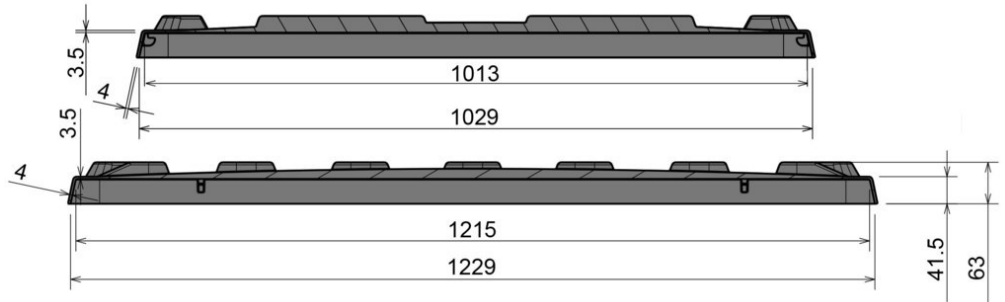

Lid for CB3 pallet box

1200 X 1000 mm

Art.-Nr.: 83390800

Technical data	
External Dimensions L x W x H (mm)	1237 x 1036 x 63
Weight (kg)	6,5 kg
Material	PE
Nesting Height (mm)	25
Characteristics	Options
Colour: light grey	Data window
Stackable	
Temperature stability: -30°C to +40°C, briefly up to +90°C	
Loading quantities (Pcs / Approximate amount)	
On request	
Labelling	
Hot stamping of letters and logos on request, depending on quantity. Position on long side.	