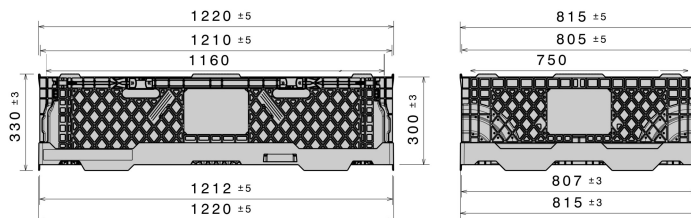

CC1 Pallet Collar

1220 x 815 mm

Art.-Nr.: 82550801

Technical Data^{*1}

External Dimensions L x W x H (mm)	1220 x 815 x 300 mm	Internal Dimensions L x W x H (mm)	1160 x 750 x 300 mm
Volume (l)	265 l		
Weight (kg)	7,8 kg		
Material ^{*2}	PE		
Folding height (mm)	75 mm		
Stacking Load (kg) ^{*3}	500kg		

Characteristics

Colour: light grey
Rims: 10 mm
Stackable
Temperature stability: -30°C to +40°C, briefly up to +90°C

Options

Rimoptions
Transponder (RFID)

Loading quantities (Pcs / Approximate amount)

Guideline: 14-fold stacking on euro pallet.