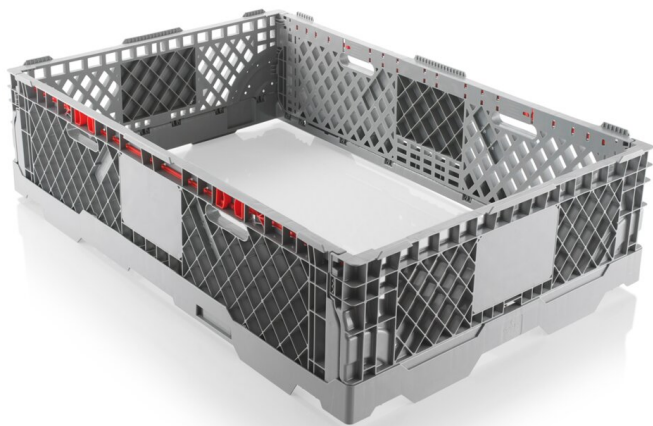

CC1 Pallet Collar

1220 x 815 mm

Art.-Nr.: 82550801

Technical Data^{*1}

External Dimensions L x W x H (mm)	1220 x 815 x 300 mm	Internal Dimensions L x W x H (mm)	1160 x 750 x 300 mm
Volume (l)	265 l		
Weight (kg)	7,8 kg		
Material ^{*2}	PE		
Folding height (mm)	75 mm		
Stacking Load (kg) ^{*3}	500kg		

Characteristics

Colour: light grey
Rims: 10 mm
Stackable
Temperature stability: -30°C to +40°C, briefly up to +90°C

Options

Rimoptions
Transponder (RFID)

Loading quantities (Pcs / Approximate amount)

Guideline: 14-fold stacking on euro pallet.