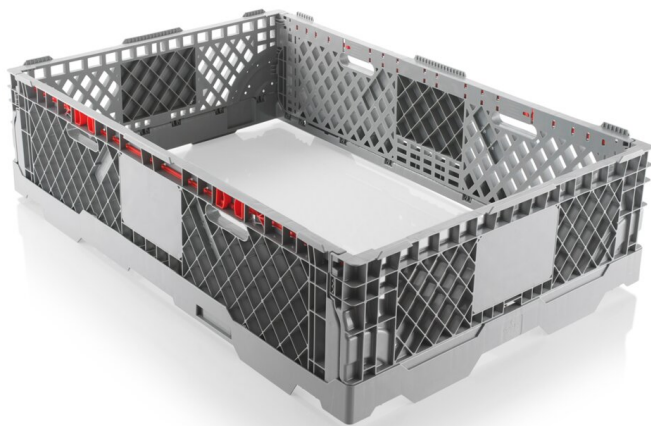

CC1 Pallet Collar

1220 x 815 mm

Art.-Nr.: 82550801

Technical Data^{*1}

External Dimensions L x W x H (mm)	1220 x 815 x 300 mm	Internal Dimensions L x W x H (mm)	1160 x 750 x 300 mm
Volume (l)	265 l		
Weight (kg)	7.8 kg		
Material ^{*2}	PE		
Folding height (mm)	75		
Stacking Load (kg) ^{*3}	500 kg		

Characteristics

Colour: light grey
Rims: 10 mm
Stackable
Temperature stability: -30°C to +40°C, briefly up to +90°C

Options

Rimoptions
Transponder (RFID)

Loading quantities (Pcs / Approximate amount)

Guideline: 14-fold stacking on euro pallet.