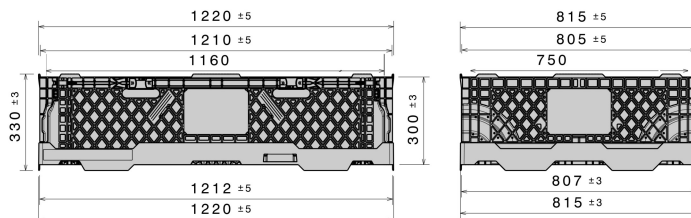

CC1 Pallet Collar

1220 x 815 mm

Art.-Nr.: 82550801

Technical Data^{*1}

External Dimensions L x W x H (mm)	1220 x 815 x 300 mm	Internal Dimensions L x W x H (mm)	1160 x 750 x 300 mm
Volume (l)	265 l		
Weight (kg)	7.8 kg		
Material ^{*2}	PE		
Folding height (mm)	75		
Stacking Load (kg) ^{*3}	500 kg		

Characteristics

Colour: light grey
Rims: 10 mm
Stackable
Temperature stability: -30°C to +40°C, briefly up to +90°C

Options

Rimoptions
Transponder (RFID)

Loading quantities (Pcs / Approximate amount)

Guideline: 14-fold stacking on euro pallet.