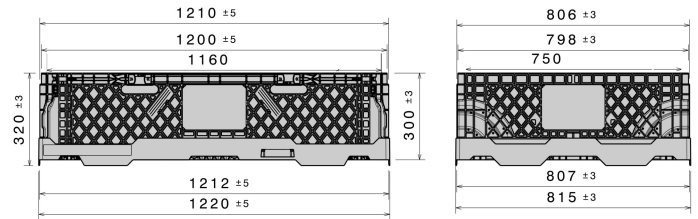

CC1 Pallet Collar

1220 x 815 mm

Art.-Nr.: 82550800

Technical Data*1			
External Dimensions L x W x H (mm)	1220 x 815 x 300 mm	Internal Dimensions L x W x H (mm)	1160 x 750 x 300 mm
Volume (l)	260 l		
Weight (kg)	7,8 kg		
Material*2	PE		
Folding height (mm)	75 mm		
Stacking Load (kg)*3	500kg		

Characteristics	Options
Colour: light grey	Rim options
Stackable	Lid
Temperature stability: -30 °C to +40 °C, briefly up to +90 °C	Transponder (RFID)

Loading quantities (Pcs / Approximate amount)

Guideline: 14-fold stacking on euro pallet.