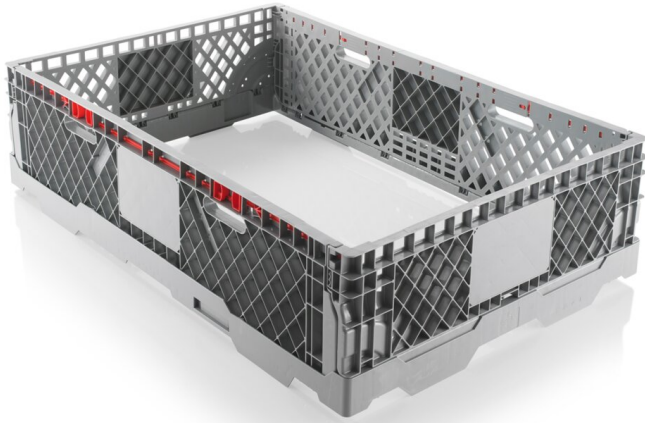

CC1 Pallet Collar

1220 x 815 mm

Art.-Nr.: 82550800

Technical Data*1			
External Dimensions L x W x H (mm)	1220 x 815 x 300 mm	Internal Dimensions L x W x H (mm)	1160 x 750 x 300 mm
Volume (l)	260 l		
Weight (kg)	7,8 kg		
Material*2	PE		
Folding height (mm)	75 mm		
Stacking Load (kg)*3	500kg		

Characteristics	Options
Colour: light grey	Rim options
Stackable	Lid
Temperature stability: -30 °C to +40 °C, briefly up to +90 °C	Transponder (RFID)

Loading quantities (Pcs / Approximate amount)

Guideline: 14-fold stacking on euro pallet.