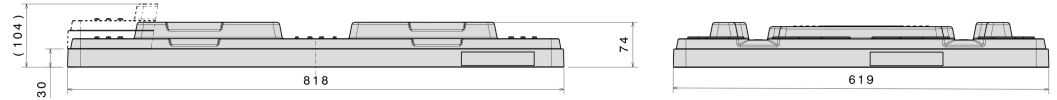

Pallet Lid 800 x 600 mm

Art.-Nr.: 83592213

Technical Data*1			
External Dimensions L x W x H (mm)	818 x 619 x 74 mm	Internal Dimensions L x W x H (mm)	811 x 612 mm
Weight (kg)	2,8 kg		
Material*2	PE		
Nesting height	30 mm		
Characteristics		Options	
Colour: black		-	
Stackable			
Temperature stability: -30°C to +40°C, briefly up to +90°C			
Loading quantities (Pcs / Approximate amount)			
Guideline: 30 lids per pallet. Exact loading quantities on request.			
Labelling			
Hot stamping of letters and logos on request, depending on quantity. Position on long side.			