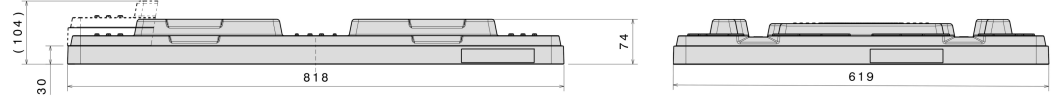

## Pallet lid 800 x 600 mm

Art.-Nr.: 83592213

Technical Data*1			
External Dimensions L x W x H (mm)	818 x 619 x 74	Internal Dimensions L x W x H (mm)	811 x 612
Weight (kg)	2,8 kg		
Material*2	PE		
Nesting height	30 mm		
Characteristics		Options	
Colour: black		-	
Stackable			
Temperature stability: -30 °C to +40 °C, briefly up to +90 °C			
Loading quantities (Pcs / Approximate amount)			
Guideline: 30 lids per pallet. Exact loading quantities on request.			
Labelling			
Hot stamping of letters and logos on request, depending on quantity. Position on long side.			