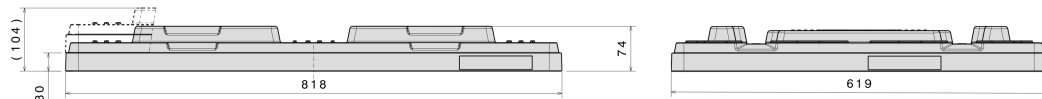

Pallet lid 800 x 600 mm

Art.-Nr.: 83599803

Technical Data*1			
External Dimensions L x W x H (mm)	818 x 619 x 74	Internal Dimensions L x W x H (mm)	811 x 612
Weight (kg)	2,8 kg		
Material*2	PE		
Nesting height	30 mm		
Characteristics		Options	
D2 Version		-	
Colour: basalt grey			
Stackable			
Temperature stability: -30°C to +40°C, briefly up to +90°C			
Loading quantities (Pcs / Approximate amount)			
Guideline: 30 lids per pallet. Exact loading quantities on request.			
Labelling			
Hot stamping of letters and logos on request, depending on quantity. Position on long side.			