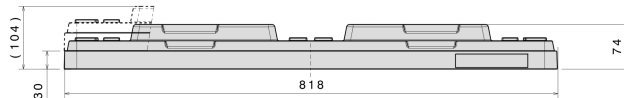

Pallet lid 800 x 600 mm

Art.-Nr.: 83599802

Technical Data*1			
External Dimensions L x W x H (mm)	818 x 619 x 74	Internal Dimensions L x W x H (mm)	811 x 612
Weight (kg)	2,8 kg		
Material*2	PE		
Nesting height	30 mm		
Characteristics		Options	
CR2 Version		-	
Colour: basalt grey			
Stackable			
Temperature stability: -30°C to +40°C, briefly up to +90°C			
Loading quantities (Pcs / Approximate amount)			
Guideline: 30 lids per pallet. Exact loading quantities on request.			
Labelling			
Hot stamping of letters and logos on request, depending on quantity. Position on long side.			