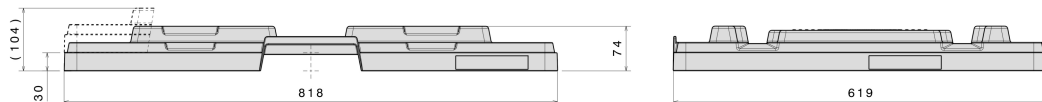

Pallet lid 800 x 600 mm

Art.-Nr.: 83599801

Technical Data*1			
External Dimensions L x W x H (mm)	818 x 619 x 74	Internal Dimensions L x W x H (mm)	811 x 612
Weight (kg)	2,8 kg		
Material*2	PE		
Nesting height	30 mm		
Characteristics	Options		
General Version	-		
Colour: basalt grey			
Stackable			
Temperature stability: -30°C to +40°C, briefly up to +90°C			
Loading quantities (Pcs / Approximate amount)			
Guideline: 30 lids per pallet. Exact loading quantities on request.			
Labelling			
Hot stamping of letters and logos on request, depending on quantity. Position on long side.			