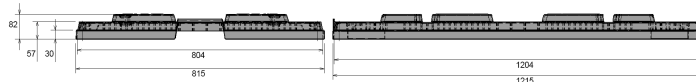

Pallet lid 1200 x 800 mm

Art.-Nr.: 83298800

Technical Data*1

External Dimensions L x W x H (mm)	1215 x 815 x 82
Weight (kg)	5,5 kg
Material*2	PE
Nesting height	30 mm

Characteristics

Colour: basalt grey
Stackable
Temperature stability: -30°C to +40°C, briefly up to +90°C

Options

Transponder (RFID)

Loading quantities (Pcs / Approximate amount)

Guideline: 30 lids per pallet. Exact loading quantities on request.