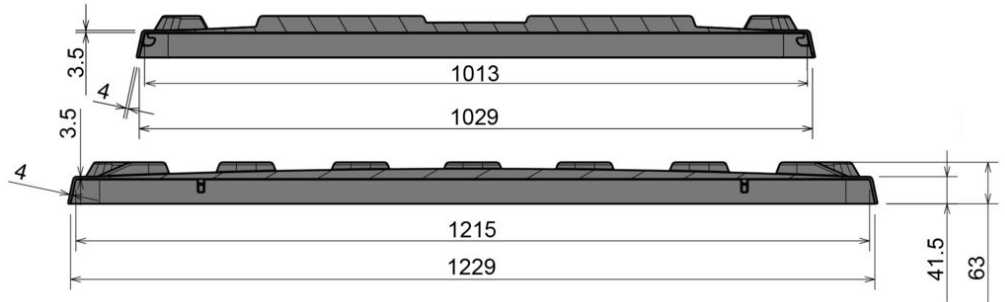

## Lid for CB3 pallet box

1200 X 1000 mm

Art.-Nr.: 83390800

Technical Data**			
External Dimensions (mm)	1237 x 1036 x 63	Internal Dimensions (mm)	1215 x 1013
Weight (kg)	6,0 kg		
Material**	PE		
Nesting height	25 mm		
Characteristics		Options	
Colour: light grey		Data window	
Stackable			
Temperature stability: -30°C to +40°C, briefly up to +90°C			
Loading quantities (Pcs / Approximate amount)			
On request			
Labelling			
Hot stamping of letters and logos on request, depending on quantity. Position on long side.			